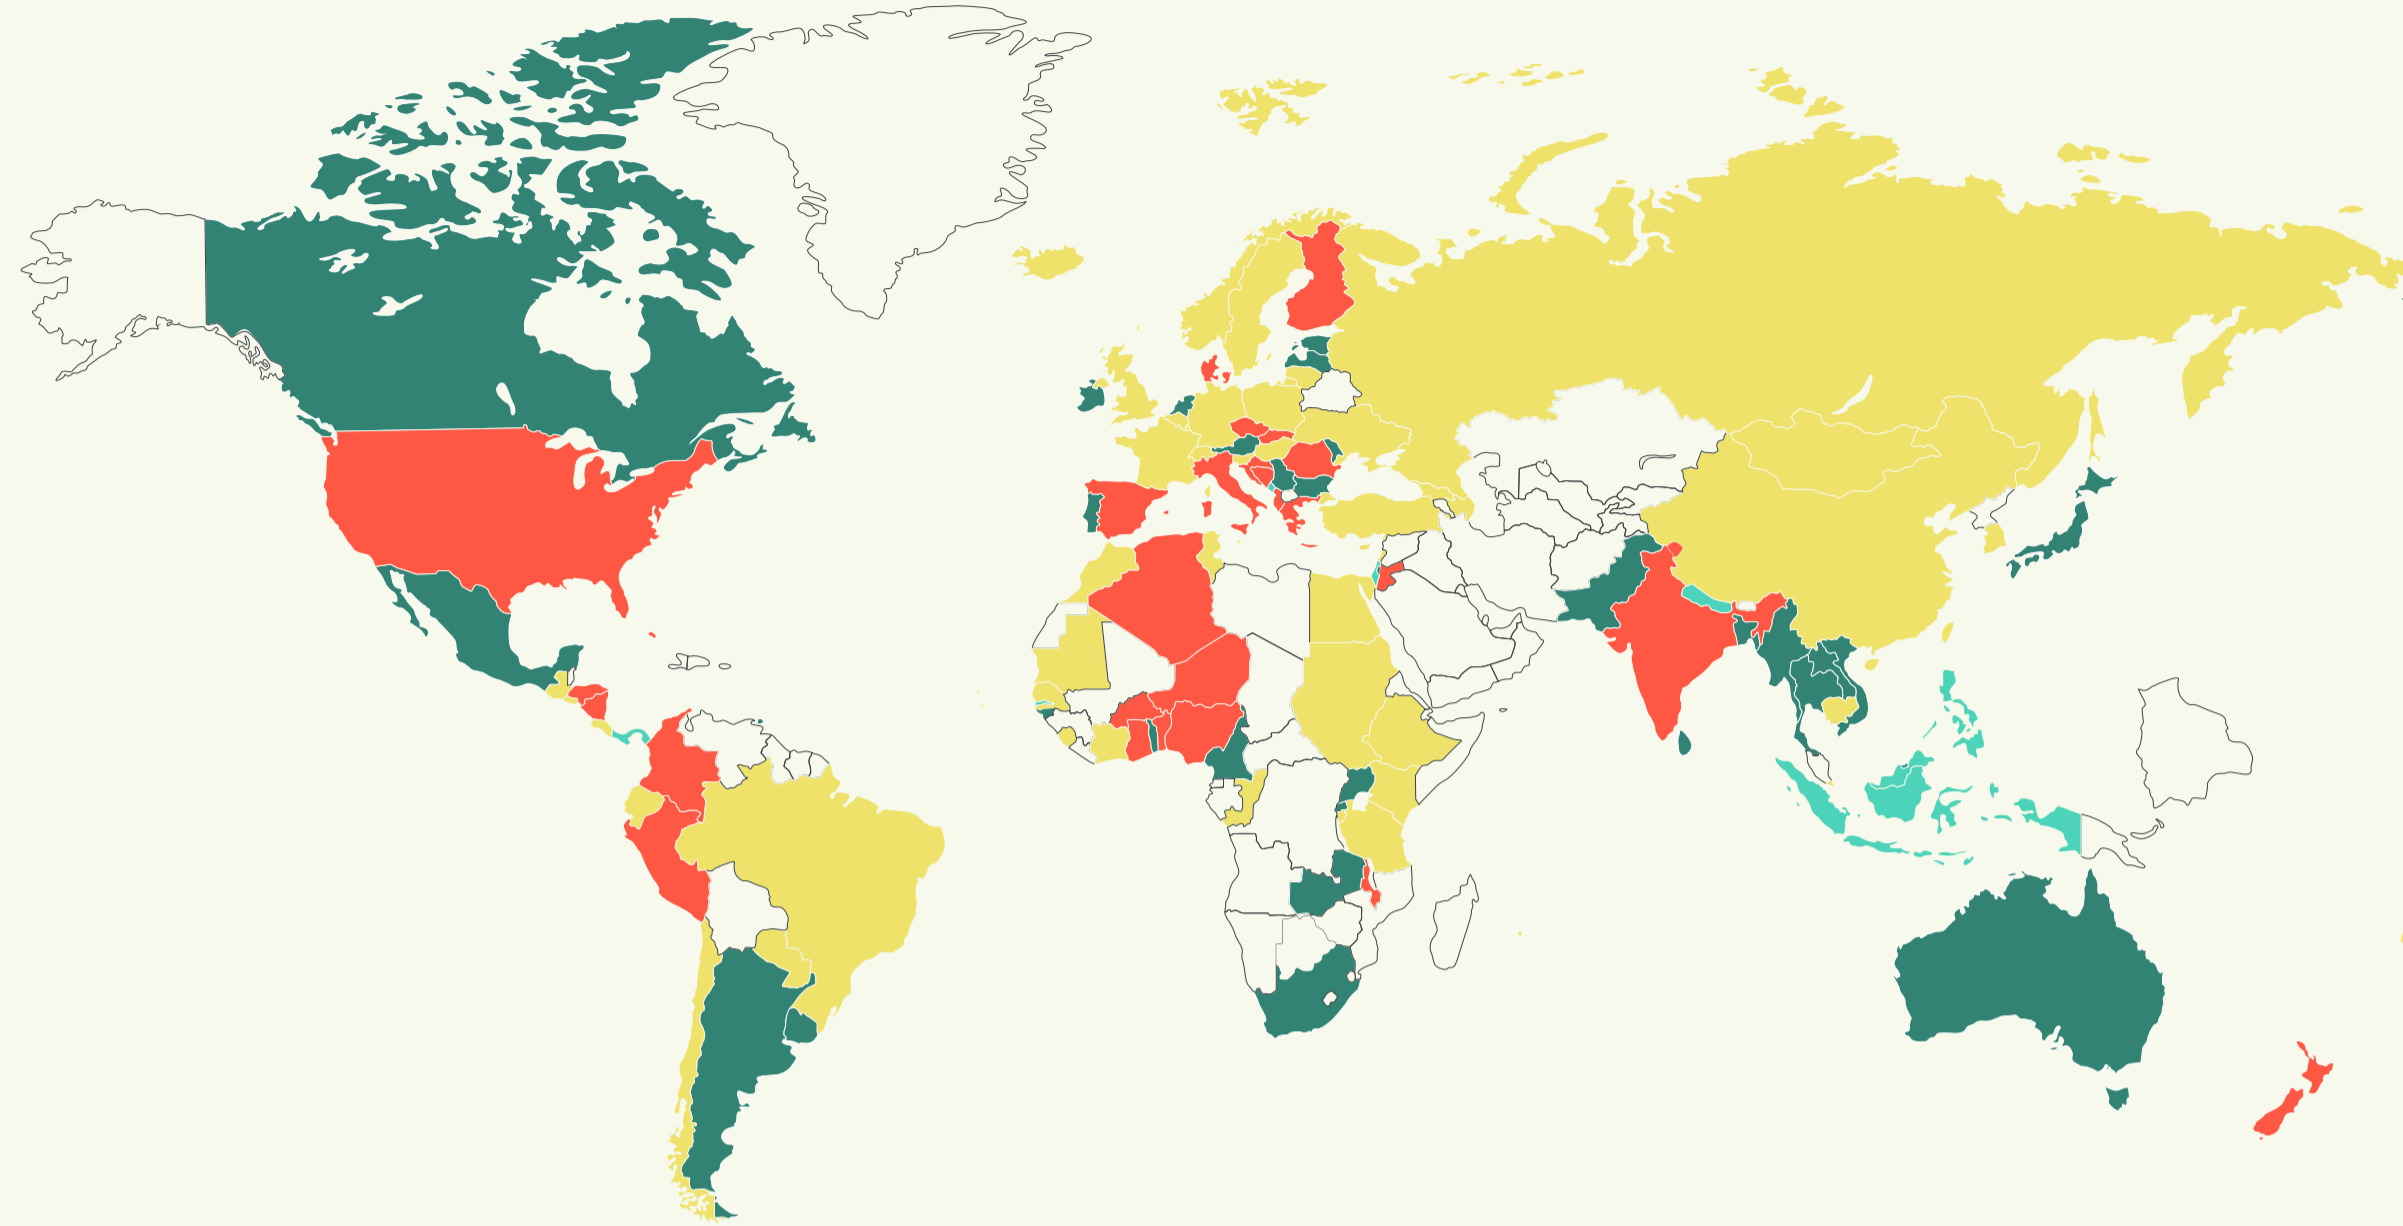

# GLOBAL RANKING 2024

**% of women occupying positions in international bodies** monitored by GQUAL. Only countries with more than one national are ranked.

Updated statistics to **October 2024**

- 90% - 100%
- 80% - 90%
- 70% - 80%
- 60% - 70%
- 55% - 60%
- 40% - 55%
- 30% - 40%
- 20% - 30%
- 10% - 20%
- 0% - 10%

TOTAL OF POSITIONS

**584**

TOTAL OF WOMEN

**256**

% OF WOMEN

**43.84%**

COUNTRY	TOTAL # OF NATIONALS	TOTAL # OF WOMEN	%
Panama	3	3	100%
Gambia	3	3	100%
Israel	2	2	100%
Montenegro	2	2	100%
Indonesia	2	2	100%
Pakistan	2	2	100%
Suriname	2	2	100%
Netherlands	6	5	83%
Bulgaria	5	4	80%
Cameroon	5	4	80%
Ireland	5	4	80%
Serbia	5	4	80%
Argentina	13	10	77%
Bangladesh	4	3	75%
Vietnam	4	3	75%
Trinidad and Tobago	4	3	75%
Philippines	4	3	75%

COUNTRY	TOTAL # OF NATIONALS	TOTAL # OF WOMEN	%
Togo	4	3	75%
Austria	7	5	71%
Barbados	3	2	67%
Romania	6	4	67%
Estonia	3	2	67%
Republic of Moldova	3	2	67%
Brunei Darussalam	3	2	67%
Malaysia	3	2	67%
Canada	6	4	67%
Australia	8	5	63%
Nigeria	8	5	63%
Zambia	5	3	60%
Uruguay	5	3	60%
Uganda	10	6	60%
Portugal	7	4	57%
South Africa	11	6	55%
Japan	11	6	55%

COUNTRY	TOTAL # OF NATIONALS	TOTAL # OF WOMEN	%
Mexico	11	6	55%
Latvia	4	2	50%
Thailand	8	4	50%
Bahamas	2	1	50%
Honduras	2	1	50%
Nicaragua	4	2	50%
Algeria	6	3	50%
Benin	2	1	50%
Ghana	4	2	50%
Rwanda	2	1	50%
Niger	2	1	50%
Finland	2	1	50%
Greece	6	3	50%
Myanmar	2	1	50%
Sri Lanka	4	2	50%
Albania	4	2	50%
Bosnia and Herzegovina	2	1	50%