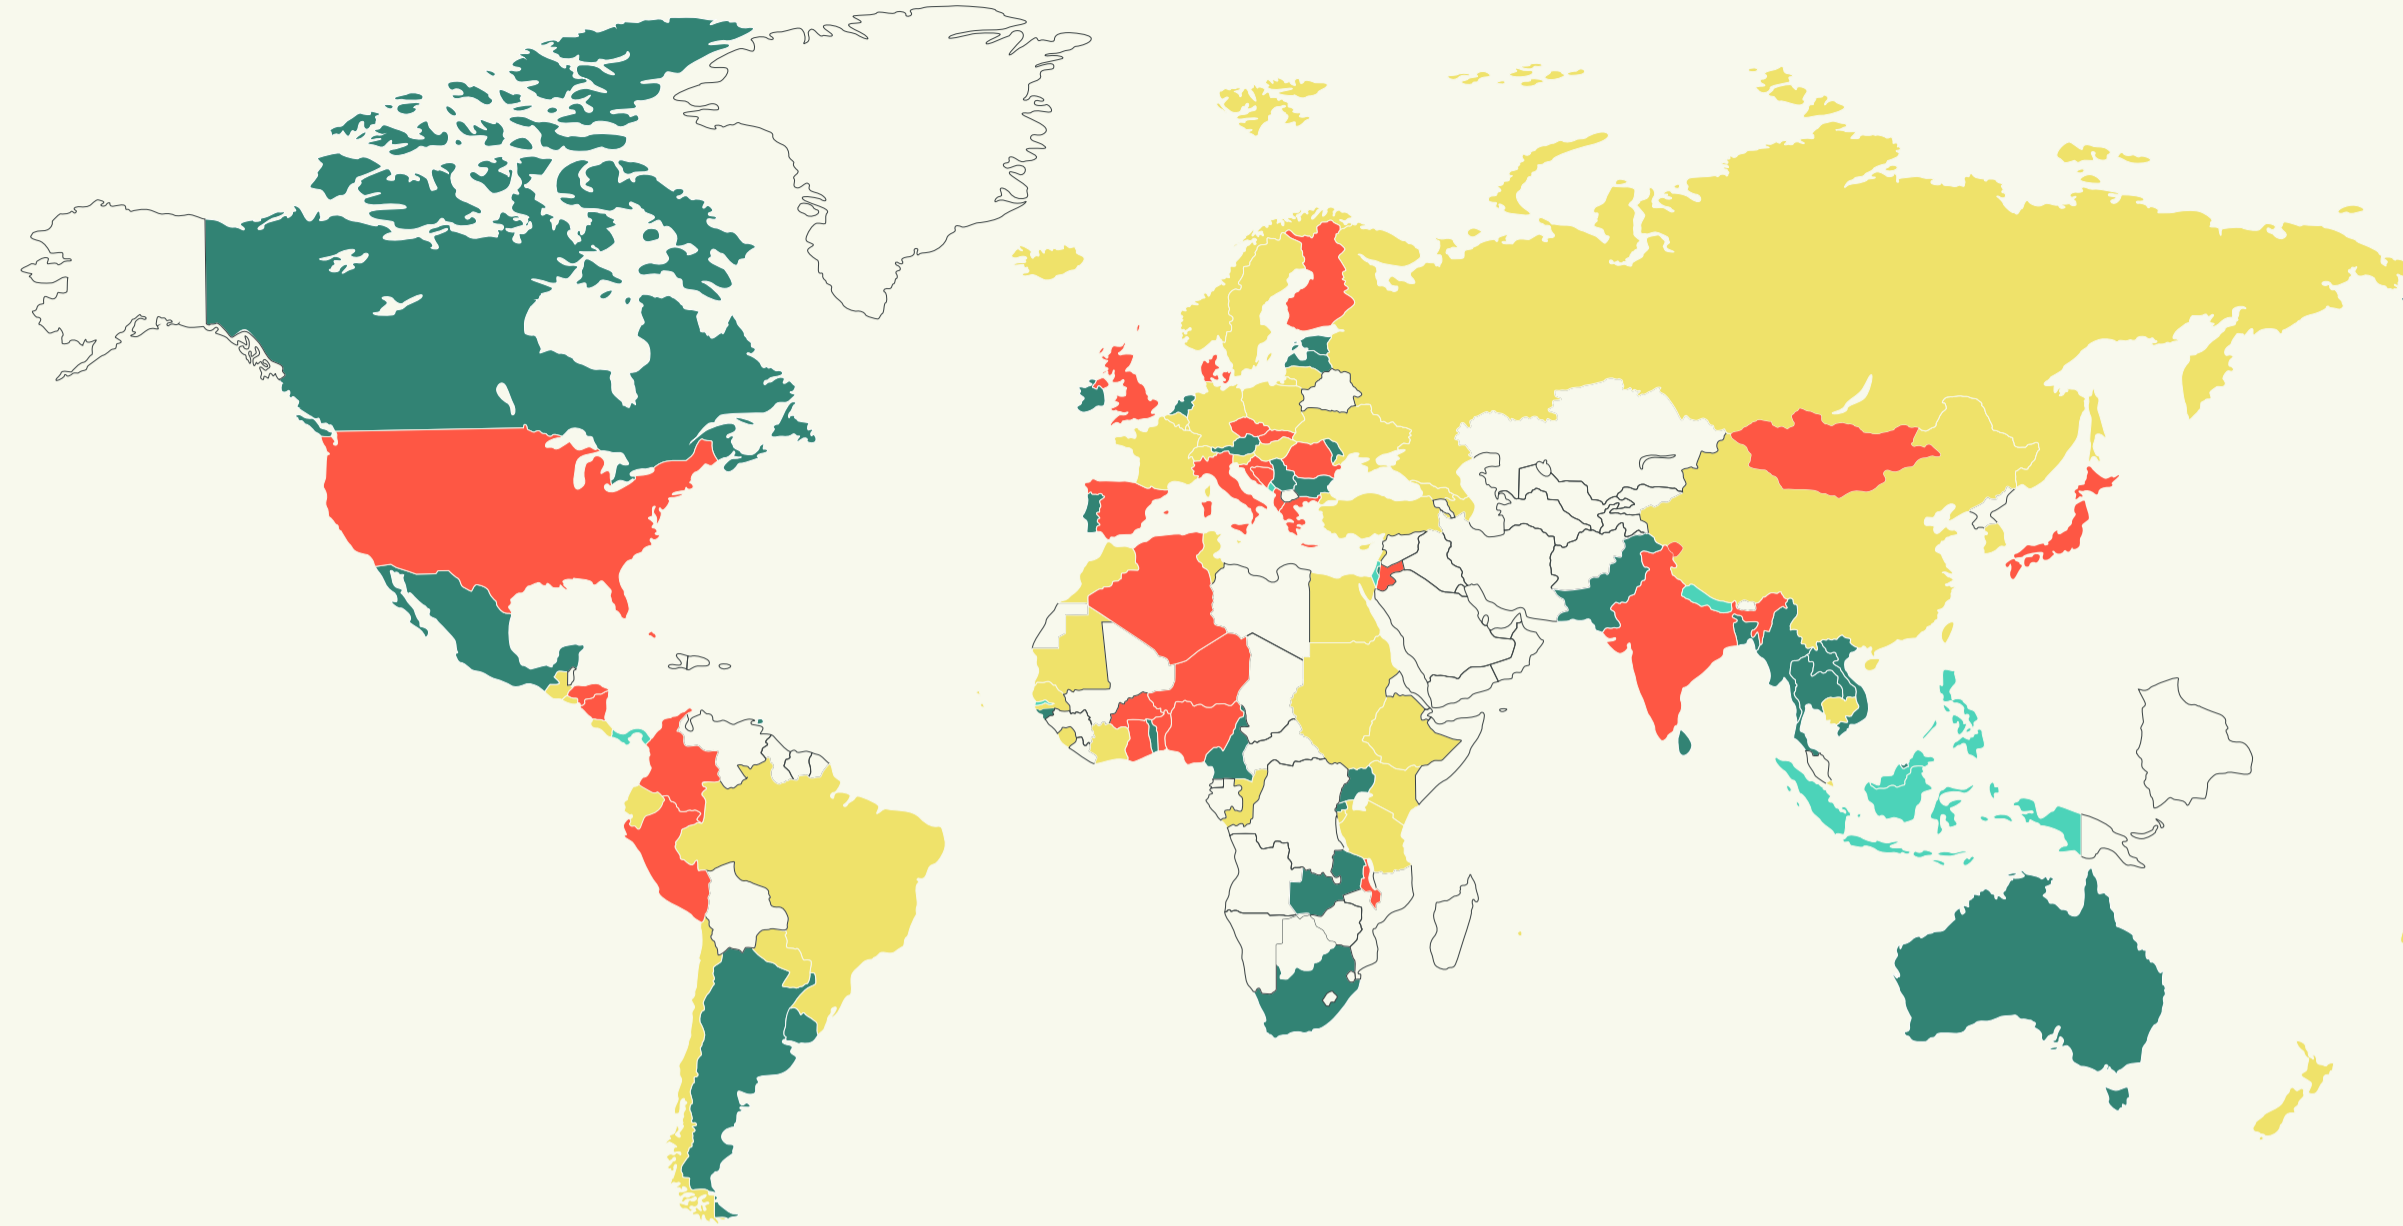

GLOBAL RANKING 2024

% of women occupying positions in international bodies monitored by GQUAL. Only countries with more than one national are ranked.

Updated statistics to **October 2024**

- 90% - 100%
- 80% - 90%
- 70% - 80%
- 60% - 70%
- 55% - 60%
- 40% - 55%
- 30% - 40%
- 20% - 30%
- 10% - 20%
- 0% - 10%

TOTAL OF POSITIONS

586

TOTAL OF WOMEN

256

% OF WOMEN

43.69%

COUNTRY	TOTAL # OF NATIONALS	TOTAL # OF WOMEN
Panama	3	3
Gambia	3	3
Israel	2	2
Montenegro	2	2
Indonesia	2	2
Pakistan	2	2
Suriname	2	2
Netherlands	6	5
Bulgaria	5	4
Cameroon	5	4
Ireland	5	4
Bangladesh	5	4
Serbia	5	4
Argentina	13	10
Vietnam	4	3
Australia	8	6
Trinidad and Tobago	4	3

COUNTRY	TOTAL # OF NATIONALS	TOTAL # OF WOMEN
Philippines	4	3
Togo	4	3
Austria	7	5
Barbados	3	2
Romania	6	4
Estonia	3	2
Republic of Moldova	3	2
Brunei Darussalam	3	2
Malaysia	3	2
Canada	6	4
Nigeria	8	5
Zambia	5	3
Uruguay	5	3
Uganda	10	6
Portugal	7	4
South Africa	11	6
Japan	11	6

COUNTRY	TOTAL # OF NATIONALS	TOTAL # OF WOMEN
Mexico	11	6
Latvia	4	2
Thailand	8	4
Bahamas	2	1
Honduras	2	1
Nicaragua	4	2
Algeria	6	3
Benin	2	1
Ghana	4	2
Rwanda	2	1
Niger	2	1
Finland	2	1
Greece	6	3
Myanmar	2	1
Sri Lanka	4	2
Albania	4	2
Bosnia and Herzegovina	2	1