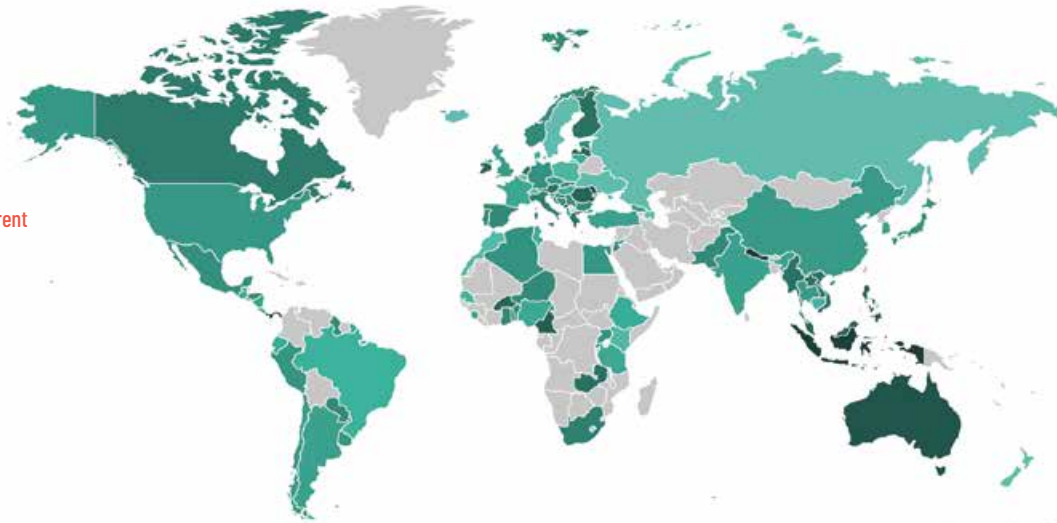

RANKING 2022 GLOBAL

Worldwide ranking of countries based on the % of women that make up the nationals elected to international tribunals and monitoring bodies.

*The % indicates the current number of women for each regional group

TOTAL* OF REPRESENTATIVE: 535
TOTAL OF WOMEN: 223

0%	%	TOTAL NATIONALS	TOTAL WOMEN
Belgium	0%	4	0
Iceland	0%	3	0
Luxembourg	0%	2	0
New Zealand	0%	3	0
Sweden	0%	2	0
Switzerland	0%	4	0
Azerbaijan	0%	4	0
Russian Federation	0%	6	0
Ukraine	0%	2	0
Cyprus	0%	2	0
Samoa	0%	2	0

9-20%	%	TOTAL NATIONALS	TOTAL WOMEN
Senegal	17%	6	1
Cambodia	15%	13	2
Poland	13%	8	1
Kenya	11%	9	1
Morocco	9%	11	1

20-30%	%	TOTAL NATIONALS	TOTAL WOMEN
Nigeria	29%	7	2
Tanzania	29%	7	2
France	29%	14	4
Ethiopia	25%	4	1
Tunisia	25%	4	1
Costa Rica	25%	4	1
Ecuador	25%	4	1
Guatemala	25%	4	1
Denmark	25%	4	1
Malta	25%	4	1
Albania	25%	4	1
Hungary	25%	4	1
Lithuania	25%	4	1
Slovenia	25%	4	1
Brazil	20%	5	1

30-40%	%	TOTAL NATIONALS	TOTAL WOMEN
Chile	38%	8	3
United Kingdom	38%	8	3
China	38%	8	3
Lebanon	38%	8	3
Thailand	38%	8	3
Argentina	33%	6	2
El Salvador	33%	3	1
Guatemala	33%	3	1
Nicaragua	33%	3	1
Turkey	33%	6	2
Brunei Darussalam	33%	3	1
India	33%	6	2
Republic of Korea	33%	9	3
Singapore	33%	3	1
Sierra Leone	30%	10	3