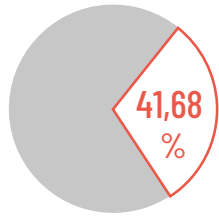

RANKING 2022 GLOBAL

Worldwide ranking of countries based on the % of women that make up the nationals elected to international tribunals and monitoring bodies.

*The % indicates the current number of women for each regional group

TOTAL* OF REPRESENTATIVE: 535
TOTAL OF WOMEN: 223

0%	%	TOTAL NATIONALS	TOTAL WOMEN
Belgium	0%	4	0
Iceland	0%	3	0
Luxembourg	0%	2	0
New Zealand	0%	3	0
Sweden	0%	2	0
Switzerland	0%	4	0
Azerbaijan	0%	4	0
Russian Federation	0%	6	0
Ukraine	0%	2	0
Cyprus	0%	2	0
Samoa	0%	2	0

9-20%	%	TOTAL NATIONALS	TOTAL WOMEN
Senegal	17%	6	1
Cambodia	15%	13	2
Poland	13%	8	1
Kenya	11%	9	1
Morocco	9%	11	1

20-30%	%	TOTAL NATIONALS	TOTAL WOMEN
Nigeria	29%	7	2
Tanzania	29%	7	2
France	29%	14	4
Ethiopia	25%	4	1
Tunisia	25%	4	1
Costa Rica	25%	4	1
Ecuador	25%	4	1
Guatemala	25%	4	1
Denmark	25%	4	1
Malta	25%	4	1
Albania	25%	4	1
Hungary	25%	4	1
Lithuania	25%	4	1
Slovenia	25%	4	1
Brazil	20%	5	1