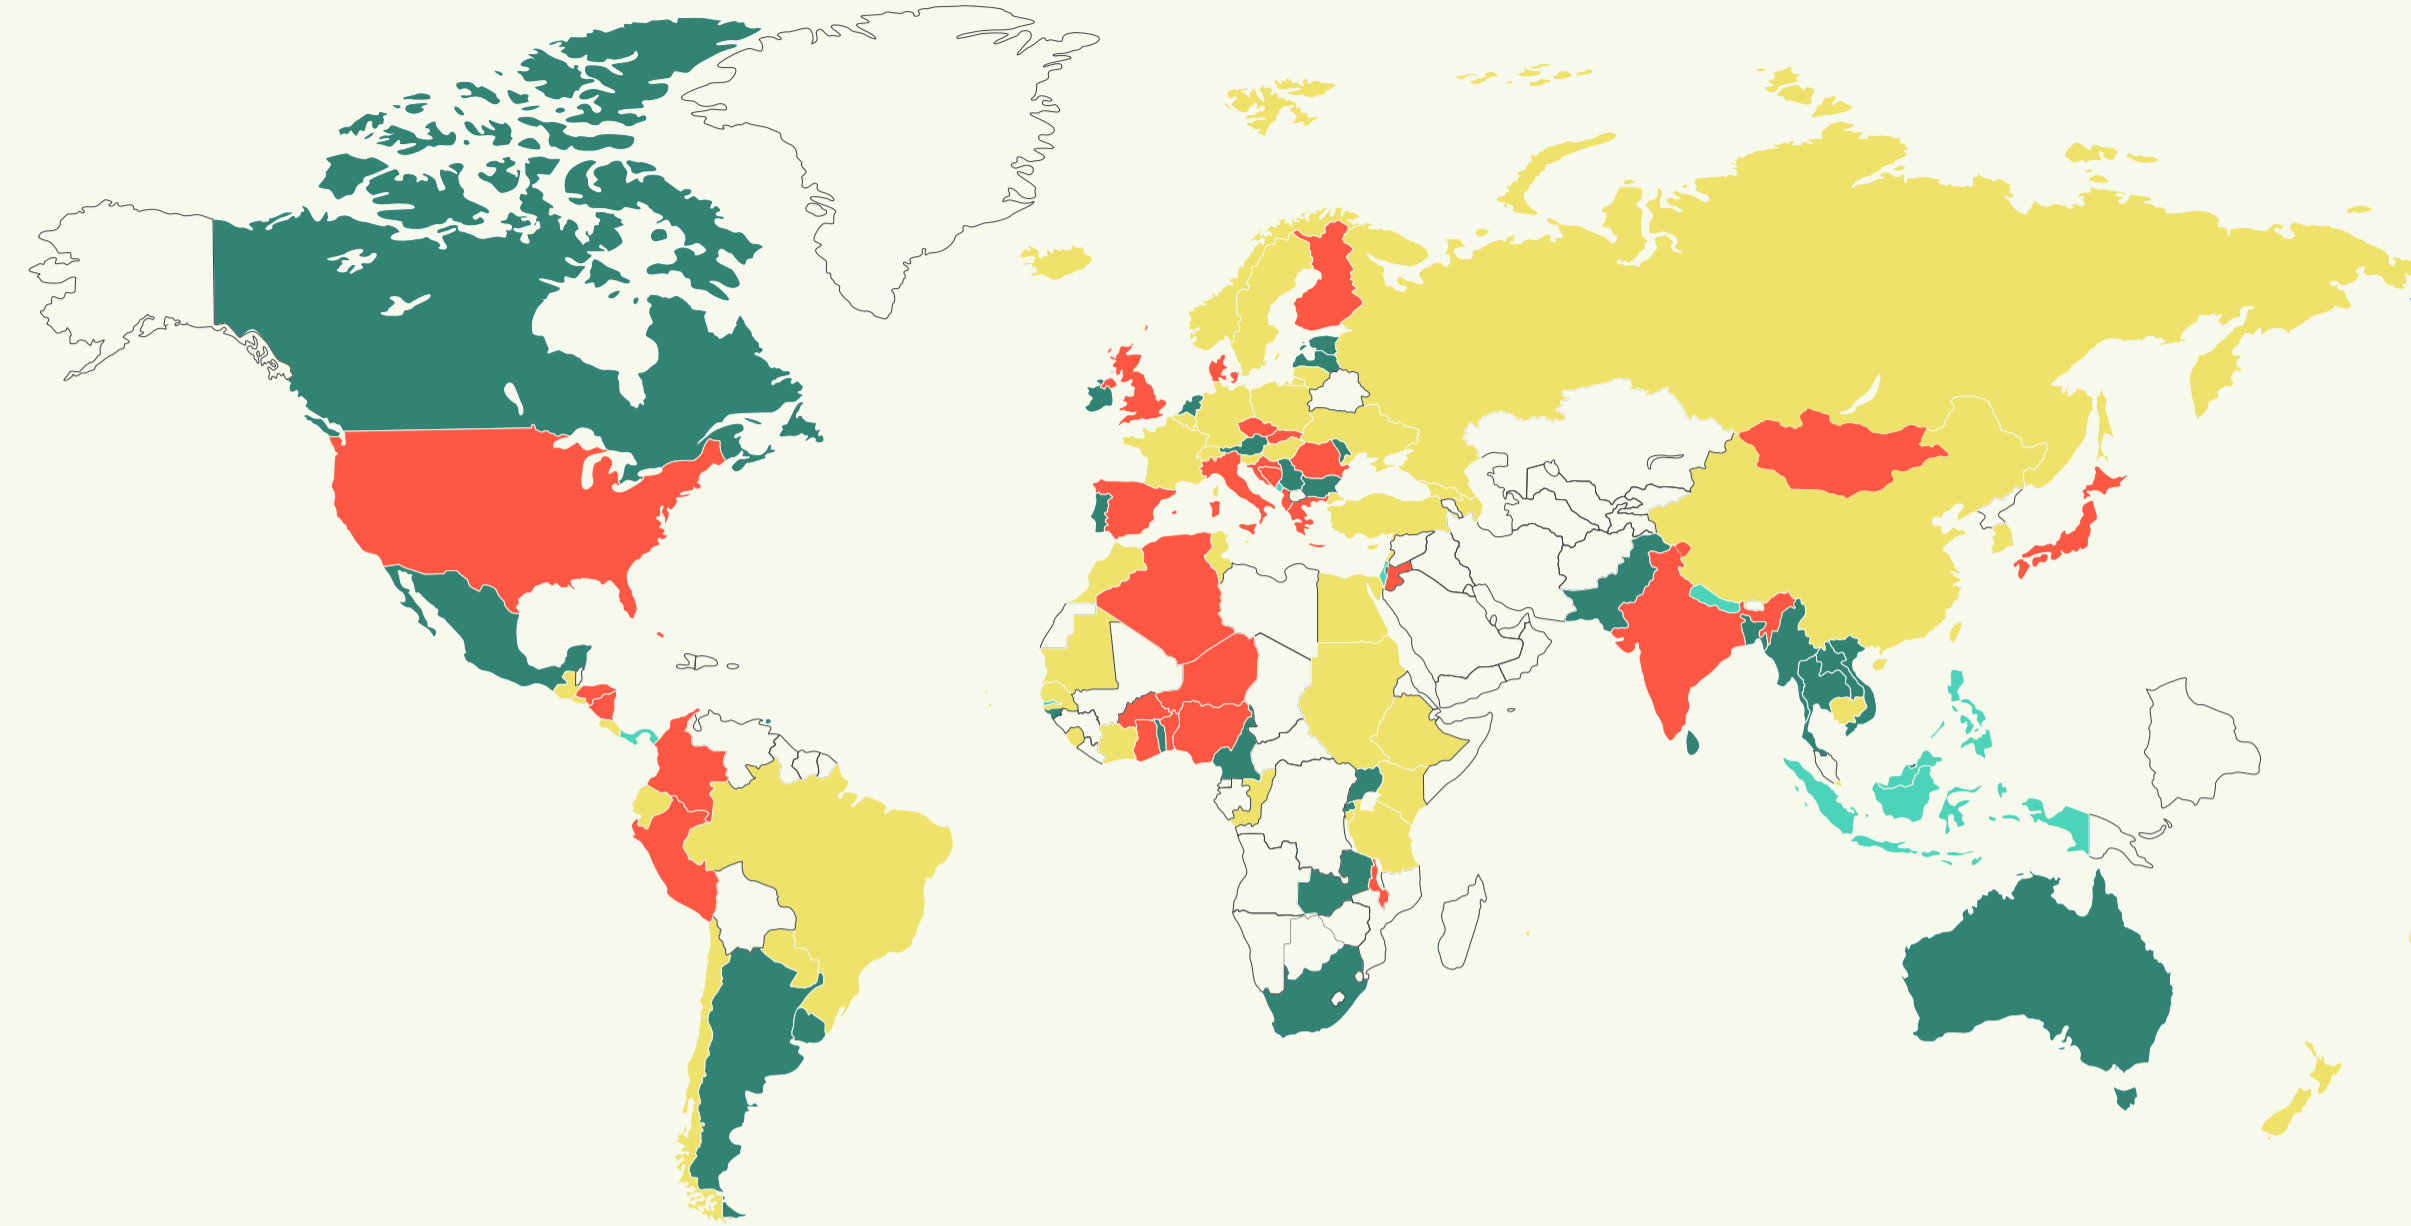

GLOBAL RANKING 2023

% of women occupying positions in international bodies monitored by GQUAL. Only countries with more than one national are ranked.

Updated statistics to **October 2023**

- 90% - 100%
- 80% - 90%
- 70% - 80%
- 60% - 70%
- 55% - 60%
- 40% - 55%
- 30% - 40%
- 20% - 30%
- 10% - 20%
- 0% - 10%

TOTAL OF POSITIONS

623

TOTAL OF WOMEN

268

% OF WOMEN

43%

COUNTRY	TOTAL # OF NATIONALS	TOTAL # OF WOMEN
Panama	4	4
Gambia	3	3
Israel	2	2
Montenegro	2	2
Indonesia	3	3
Malaysia	4	4
Nepal	2	2
Philippines	3	3
Cameroon	5	4
Australia	9	7
Trinidad and Tobago	4	3
Bangladesh	4	3
Austria	7	5
Canada	7	5
Ireland	7	5
Netherlands	7	5
Argentina	12	8

COUNTRY	TOTAL # OF NATIONALS	TOTAL # OF WOMEN
Barbados	3	2
Rwanda	3	2
Estonia	3	2
Republic of Moldova	3	2
Serbia	3	2
Brunei Darussalam	3	2
Laos People's Republic	3	2
Myanmar	3	2
Pakistan	3	2
Sri Lanka	3	2
Vietnam	3	2
South Africa	8	5
Mexico	10	6
Uruguay	5	3
Togo	5	3
Zambia	5	3
Bulgaria	5	3

COUNTRY	TOTAL # OF NATIONALS	TOTAL # OF WOMEN
Latvia	5	3
Uganda	12	7
Portugal	7	4
Thailand	9	5
Bahamas	2	1
Colombia	6	3
Honduras	2	1
Nicaragua	4	2
Algeria	6	3
Benin	2	1
Ghana	4	2
Malawi	2	1
Niger	2	1
Denmark	4	2
Finland	2	1
Greece	4	2
Italy	8	4