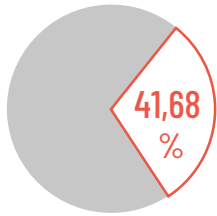

# RANKING 2022 GLOBAL

Worldwide ranking of countries based on the % of women that make up the nationals elected to international tribunals and monitoring bodies.

\*The % indicates the current number of women for each regional group

TOTAL \* OF REPRESENTATIVE: 535  
TOTAL OF WOMEN: 223

0%	%	TOTAL NATIONALS	TOTAL WOMEN
Belgium	0%	4	0
Iceland	0%	3	0
Luxembourg	0%	2	0
New Zealand	0%	3	0
Sweden	0%	2	0
Switzerland	0%	4	0
Azerbaijan	0%	4	0
Russian Federation	0%	6	0
Ukraine	0%	2	0
Cyprus	0%	2	0
Samoa	0%	2	0

9-20%	%	TOTAL NATIONALS	TOTAL WOMEN
Senegal	17%	6	1
Cambodia	15%	13	2
Poland	13%	8	1
Kenya	11%	9	1
Morocco	9%	11	1

20-30%	%	TOTAL NATIONALS	TOTAL WOMEN
Nigeria	29%	7	2
Tanzania	29%	7	2
France	29%	14	4
Ethiopia	25%	4	1
Tunisia	25%	4	1
Costa Rica	25%	4	1
Ecuador	25%	4	1
Guatemala	25%	4	1
Denmark	25%	4	1
Malta	25%	4	1
Albania	25%	4	1
Hungary	25%	4	1
Lithuania	25%	4	1
Slovenia	25%	4	1
Brazil	20%	5	1