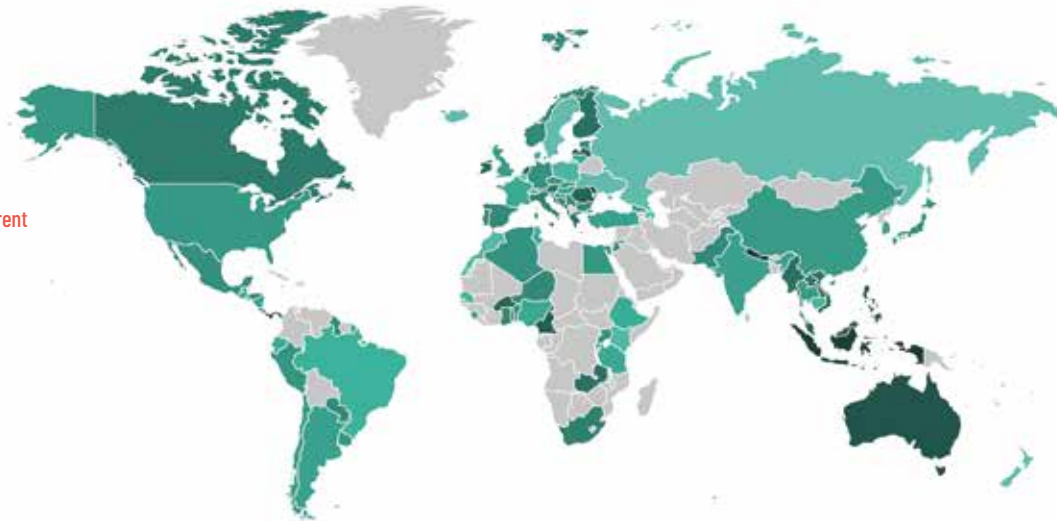

# RANKING 2022 GLOBAL

Worldwide ranking of countries based on the % of women that make up the nationals elected to international tribunals and monitoring bodies.

\*The % indicates the current number of women for each regional group

TOTAL \* OF REPRESENTATIVE: 535  
TOTAL OF WOMEN: 223

0%	%	TOTAL NATIONALS	TOTAL WOMEN
Belgium	0%	4	0
Iceland	0%	3	0
Luxembourg	0%	2	0
New Zealand	0%	3	0
Sweden	0%	2	0
Switzerland	0%	4	0
Azerbaijan	0%	4	0
Russian Federation	0%	6	0
Ukraine	0%	2	0
Cyprus	0%	2	0
Samoa	0%	2	0

9-20%	%	TOTAL NATIONALS	TOTAL WOMEN
Senegal	17%	6	1
Cambodia	15%	13	2
Poland	13%	8	1
Kenya	11%	9	1
Morocco	9%	11	1

20-30%	%	TOTAL NATIONALS	TOTAL WOMEN
Nigeria	29%	7	2
Tanzania	29%	7	2
France	29%	14	4
Ethiopia	25%	4	1
Tunisia	25%	4	1
Costa Rica	25%	4	1
Ecuador	25%	4	1
Guatemala	25%	4	1
Denmark	25%	4	1
Malta	25%	4	1
Albania	25%	4	1
Hungary	25%	4	1
Lithuania	25%	4	1
Slovenia	25%	4	1
Brazil	20%	5	1

30-40%	%	TOTAL NATIONALS	TOTAL WOMEN
Chile	38%	8	3
United Kingdom	38%	8	3
China	38%	8	3
Lebanon	38%	8	3
Thailand	38%	8	3
Argentina	33%	6	2
El Salvador	33%	3	1
Guatemala	33%	3	1
Nicaragua	33%	3	1
Turkey	33%	6	2
Brunei Darussalam	33%	3	1
India	33%	6	2
Republic of Korea	33%	9	3
Singapore	33%	3	1
Sierra Leone	30%	10	3