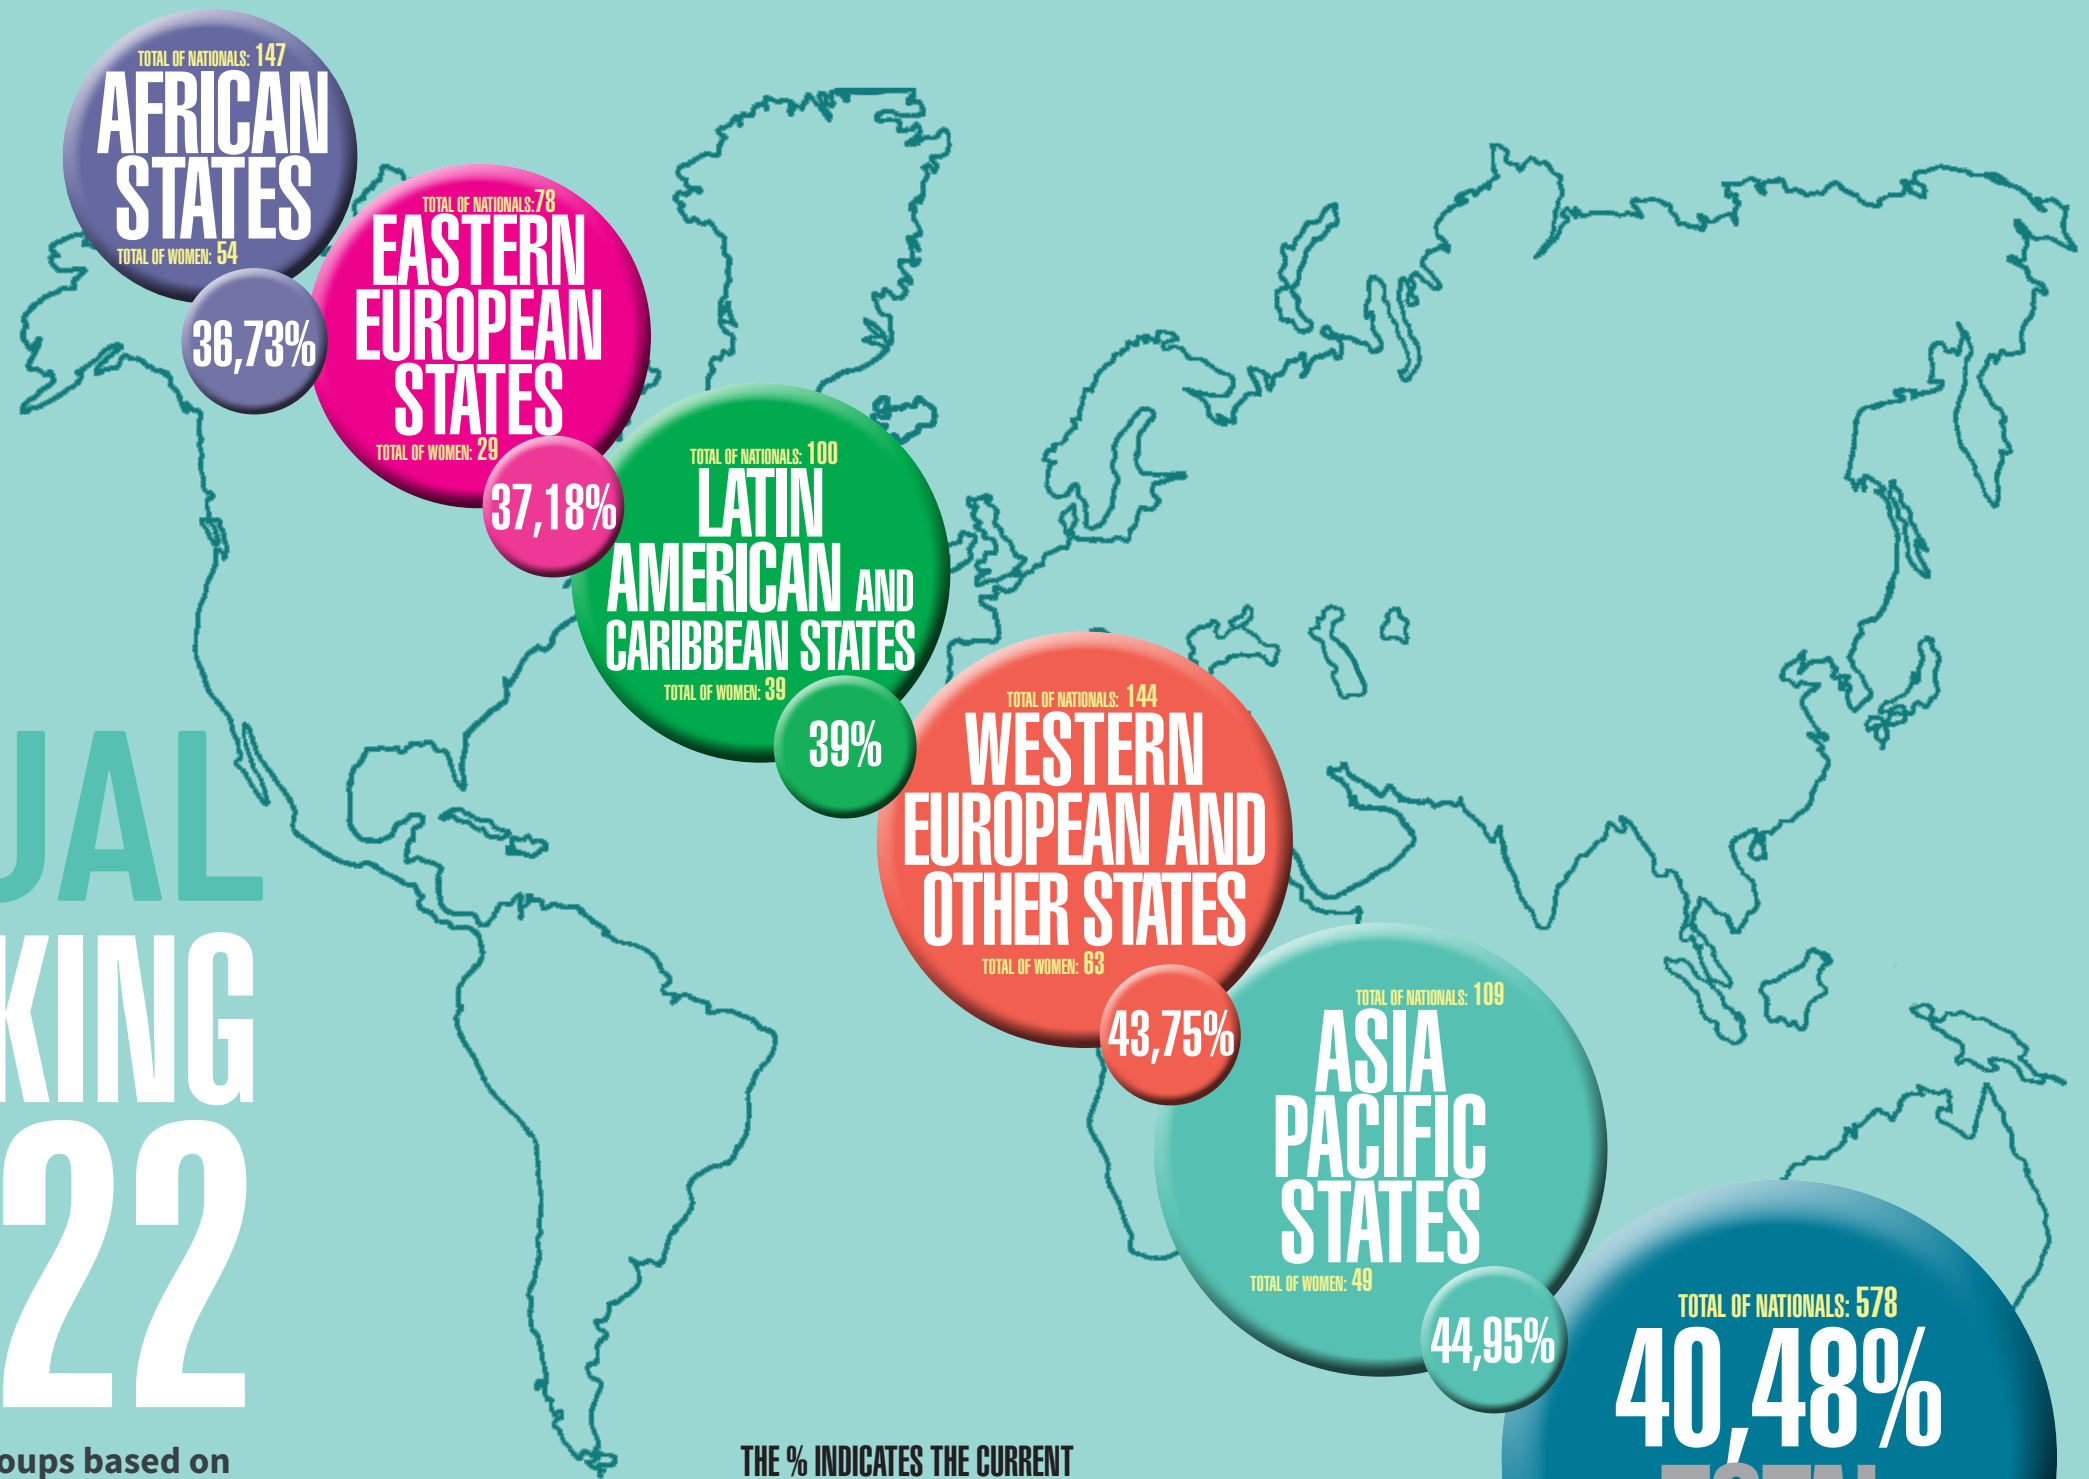

# EQUAL RANKING 2022

UN Regional Groups based on  
the % of women elected to  
international bodies

THE % INDICATES THE CURRENT  
NUMBER OF WOMEN FOR EACH  
REGIONAL GROUP

TOTAL OF NATIONALS: 578  
**40,48%**  
**TOTAL**  
TOTAL OF WOMEN: 234